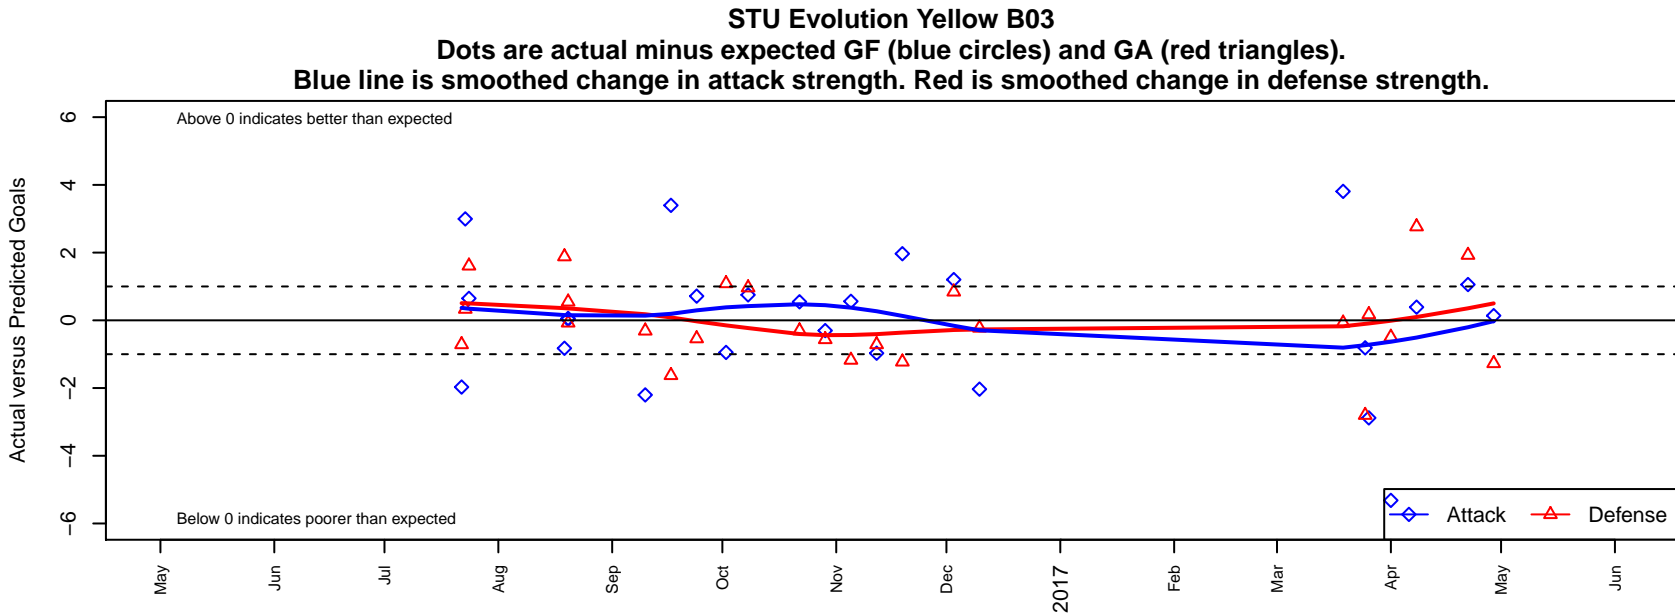

STU Evolution Yellow B03

Evolution FC
 Tacoma, WA
 B03 total strength=1157
 attack=4.98 defense=2.38
 fall league = NPSL Div 1 (03) U14
 notes= Trujillo 2016

alt names used:
 STU Evolution B03 Yellow (Trujillo)
 Evolution 03 Yellow BU14
 STU Evolution 03 Trujillo BU14
 STU Evolution B03 Yellow
 STU Evolution B03 Yellow

Venues played:
 2016 Sounders FC Cup BU14 Gold
 2016 Xtreme Cup BU14 Gold
 2016 NPSL Division 1 (03) U14
 2016 WYS Presidents Cup B03 Division 2

**attack and defense variance (black dot)
relative to other teams
and top 10 in region**